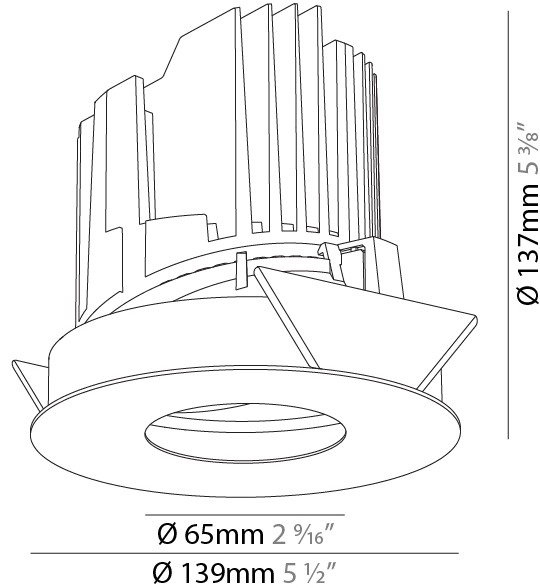

GENERAL

Series: Bioniq
Subseries: Bioniq Round Wallwash
Brand: Prolicht
Division: Architectural
Mounting Type: Recessed
Mounting Location: Ceiling
Subcategory: Downlight

PHYSICAL

Shape: Round
Diameter (mm): 139
Diameter (in): 5 1/2
Height (mm): 137
Height (in): 5 3/8
Ceiling Thickness (mm): 10 / 12.5 / 15 / 25
Ceiling Thickness (in): 3/8 or 1/2 or 9/16
Min. Recessing Depth (mm): 150
Min. Recessing Depth (in): 5 7/8
Light Distribution: Adjustable / Asymmetric
Weight (kg): 0.865
Weight (lbs): 1.9
Fixture Finish: SSR / BKV / CWI / CRY / HAB / UFT / ITA / RUA / FTG / MYG / LOD / PUS / FRO / FUP / KIA / POP / BLS / SPG / MEY / GOH / GUM / CHC / COM / ABZ / JAG / OBR / MOS / ROR
Fixture Material: Aluminum Die Cast
Cut-out Measurements: 130mm / 5 1/8"

OPTICAL

Reflector: 20 / 25 / 40
Adjustability: Fixed

RATINGS AND CERTIFICATIONS

Certified By: Certified for North American Standards
IP rating: IP20

	130mm 5 1/8"	150mm 5 7/8"	10 15mm 3/8" 9/16"	30°	355°	